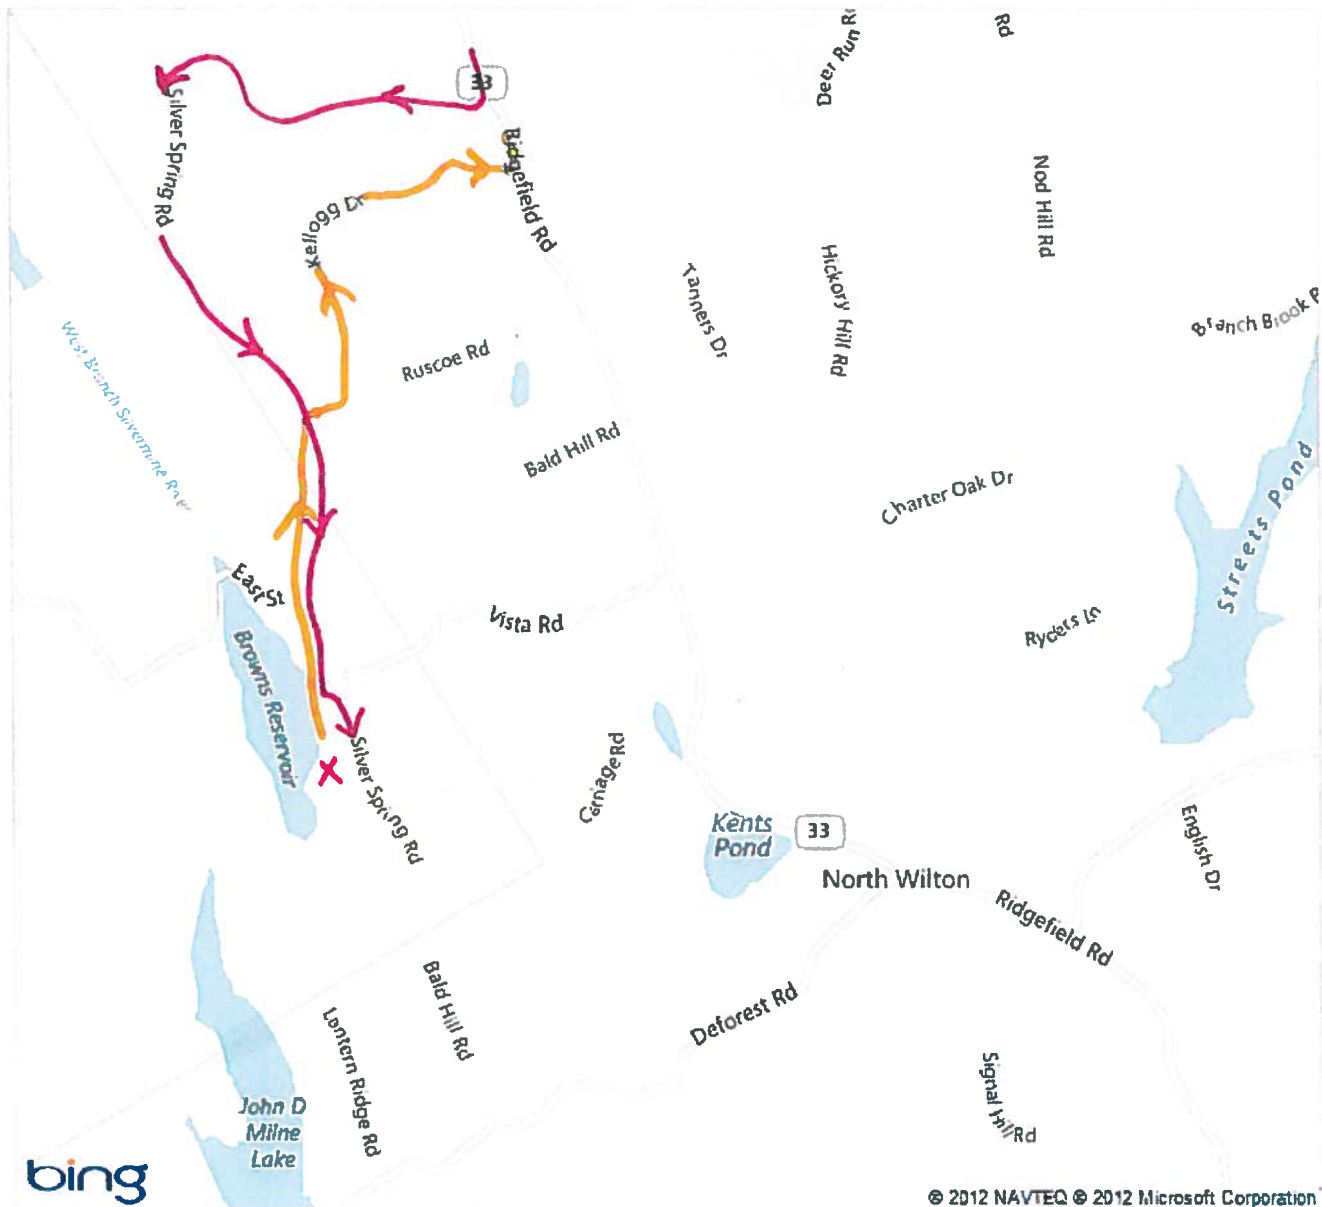

We thank you for your continued patience with this difficult process. Any new information or changes will be sent to you in a timely manner.

MONDAY:
ENTER Carriage Rd. to Linden Tree Rd.
to Vista Rd.
EXIT Silver Spring Rd. to Ruscoe Rd. to
Kellogg Dr.

On the go? Use **m.bing.com** to find maps, directions, businesses, and more

TUESDAY:

ENTER Linden Tree Rd. to Vista Rd. to Silver Spring Rd.

EXIT Silver Spring Rd. to Scarlet Oak Dr.

On the go? Use **m.bing.com** to find maps, directions, businesses, and more

WEDNESDAY:
ENTER Vista RD. to Silver Spring Rd.
EXIT Silver Spring Rd. to Ruscoe Rd.

On the go? Use **m.bing.com** to find maps, directions, businesses, and more

THURSDAY:
ENTER Scarlet Oak Dr. to Silver Spring Rd.
EXIT Silver Spring Rd. to Ruscoe Rd. to Kellogg Dr.

On the go? Use **m.bing.com** to find maps, directions, businesses, and more

FRIDAY:
ENTER Vista RD. to Silver Spring Rd.
EXIT Silver Spring Rd. to Ruscoe Rd.

On the go? Use m.bing.com to find maps, directions, businesses, and more