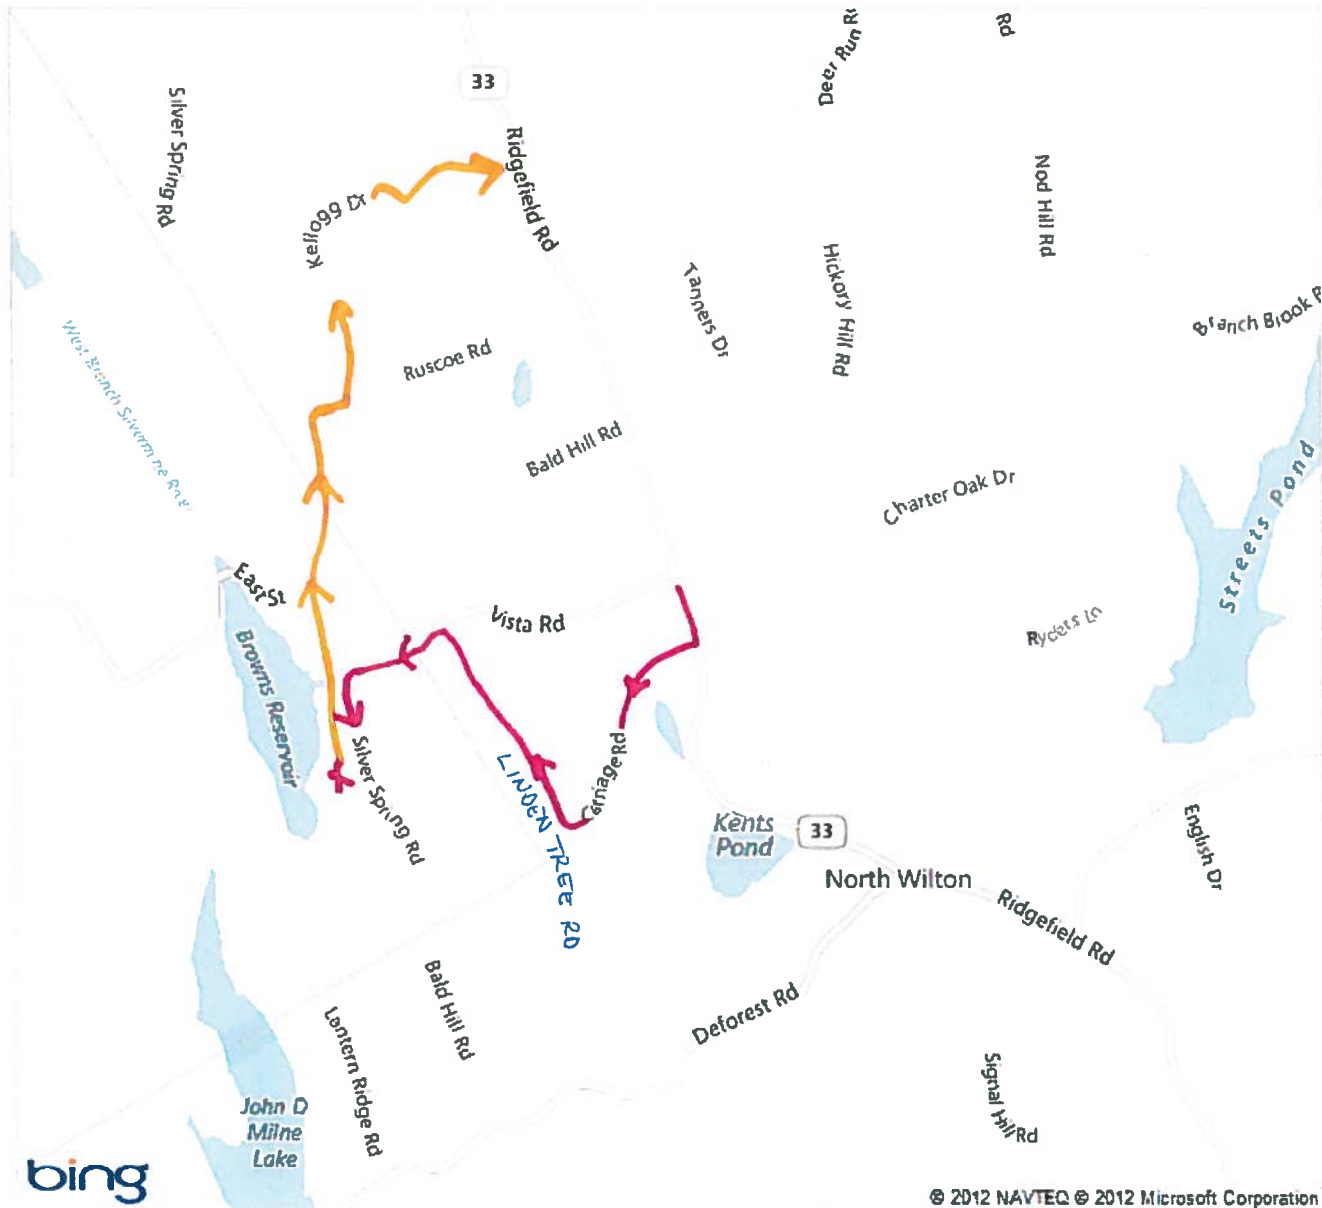

Wilton Police Department
Administration

240 Danbury Road
Wilton, Connecticut 06897
Tel: (203) 563-0252
Fax: (203) 834-6258

July 23, 2012

The First Taxing District Water Company has announced that they will resume delivering fill to Brown's Reservoir starting Monday July 23, 2012. The trucks will be operating according to the negotiated routes (see attached route maps below). The Water Company expects the trucking of fill to take up to three weeks. The permitted hours are 7:00am to 3:30pm.

The First Selectman and Wilton Police have worked with the Water company who agreed to hire an officer to monitor the truck delivery routes on a daily basis while the trucks are delivering to the Brown's Dam project. There will be one officer with a cruiser and speed detection equipment each day. The officer will be posted along the routes to ensure they (trucks) operate safely, slowly and obey all traffic laws. Additionally, they will address any complaints regarding the trucking operation.

On the go? Use **m.bing.com** to find maps, directions, businesses, and more

TUESDAY:

ENTER Linden Tree Rd. to Vista Rd. to Silver Spring Rd.

EXIT Silver Spring Rd. to Scarlet Oak Dr.

On the go? Use **m.bing.com** to find maps, directions, businesses, and more

WEDNESDAY:
ENTER Vista RD. to Silver Spring Rd.
EXIT Silver Spring Rd. to Ruscoe Rd.

On the go? Use **m.bing.com** to find maps, directions, businesses, and more

THURSDAY:
ENTER Scarlet Oak Dr. to Silver Spring Rd.
EXIT Silver Spring Rd. to Ruscoe Rd. to Kellogg Dr.