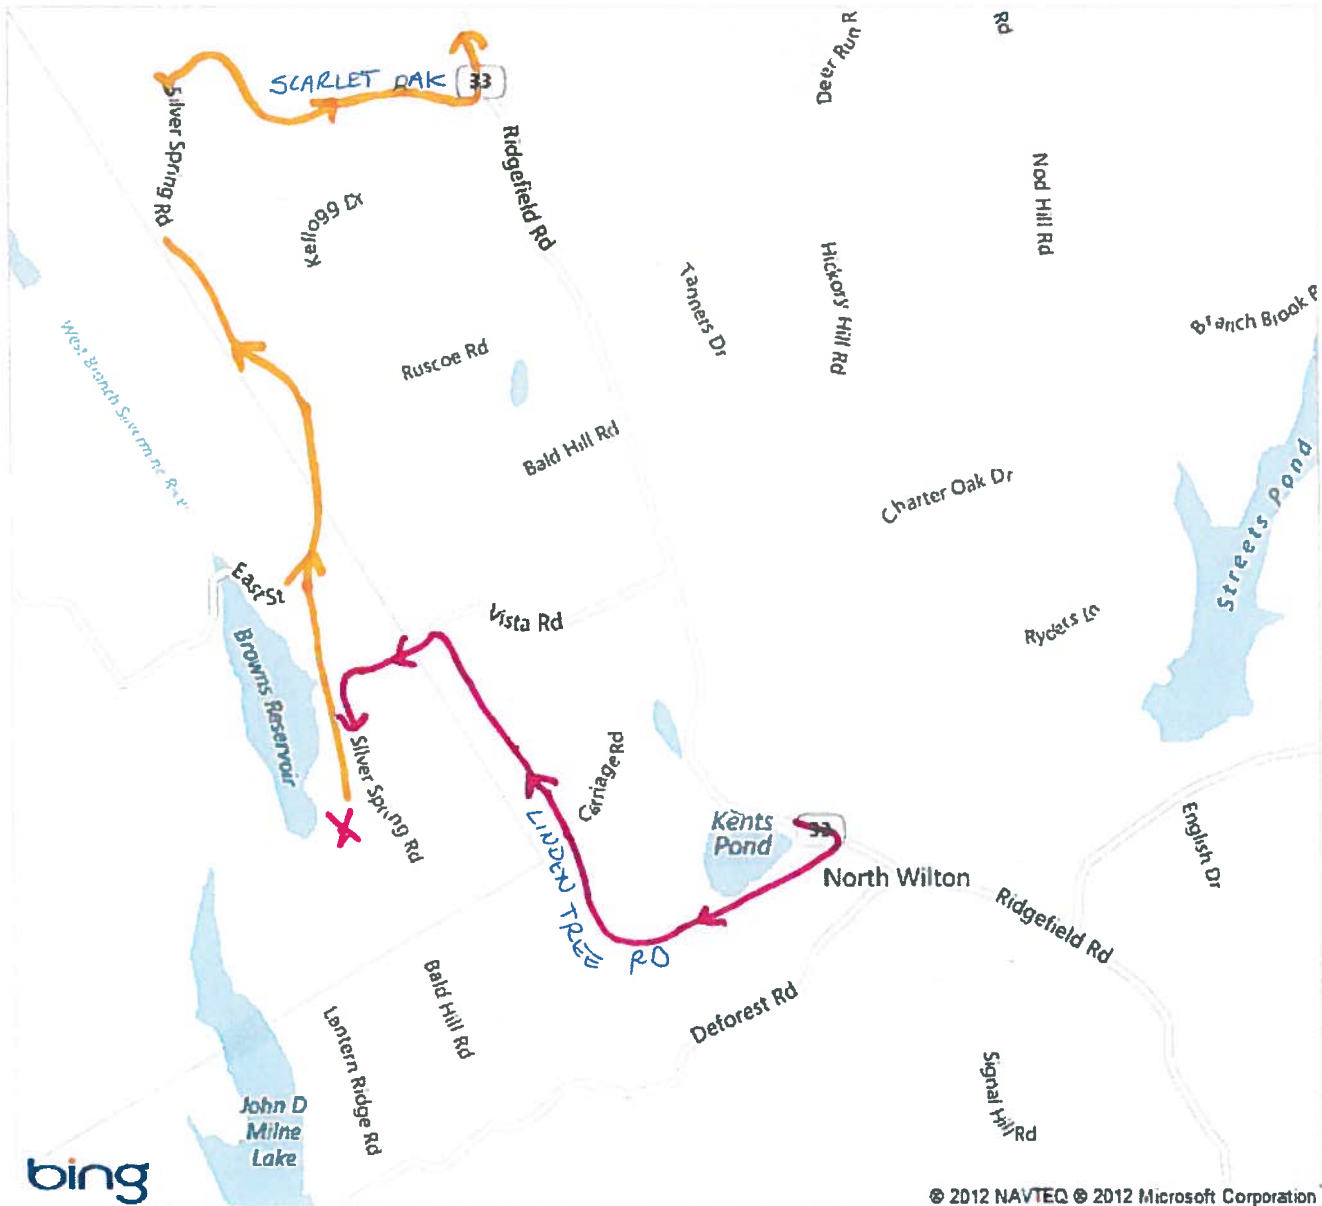

Wilton Police Department
Administration

240 Danbury Road
Wilton, Connecticut 06897
Tel: (203) 563-0252
Fax: (203) 834-6258

July 23, 2012

The First Taxing District Water Company has announced that they will resume delivering fill to Brown's Reservoir starting Monday July 23, 2012. The trucks will be operating according to the negotiated routes (see attached route maps below). The Water Company expects the trucking of fill to take up to three weeks. The permitted hours are 7:00am to 3:30pm.

We thank you for your continued patience with this difficult process. Any new information or changes will be sent to you in a timely manner.

MONDAY:
ENTER Carriage Rd. to Linden Tree Rd.
to Vista Rd.
EXIT Silver Spring Rd. to Ruscoe Rd. to
Kellogg Dr.

On the go? Use **m.bing.com** to find maps, directions, businesses, and more

TUESDAY:

ENTER Linden Tree Rd. to Vista Rd. to Silver Spring Rd.

EXIT Silver Spring Rd. to Scarlet Oak Dr.

On the go? Use **m.bing.com** to find maps, directions, businesses, and more

WEDNESDAY:
ENTER Vista RD. to Silver Spring Rd.
EXIT Silver Spring Rd. to Ruscoe Rd.

On the go? Use **m.bing.com** to find maps, directions, businesses, and more

THURSDAY:
ENTER Scarlet Oak Dr. to Silver Spring Rd.
EXIT Silver Spring Rd. to Ruscoe Rd. to Kellogg Dr.